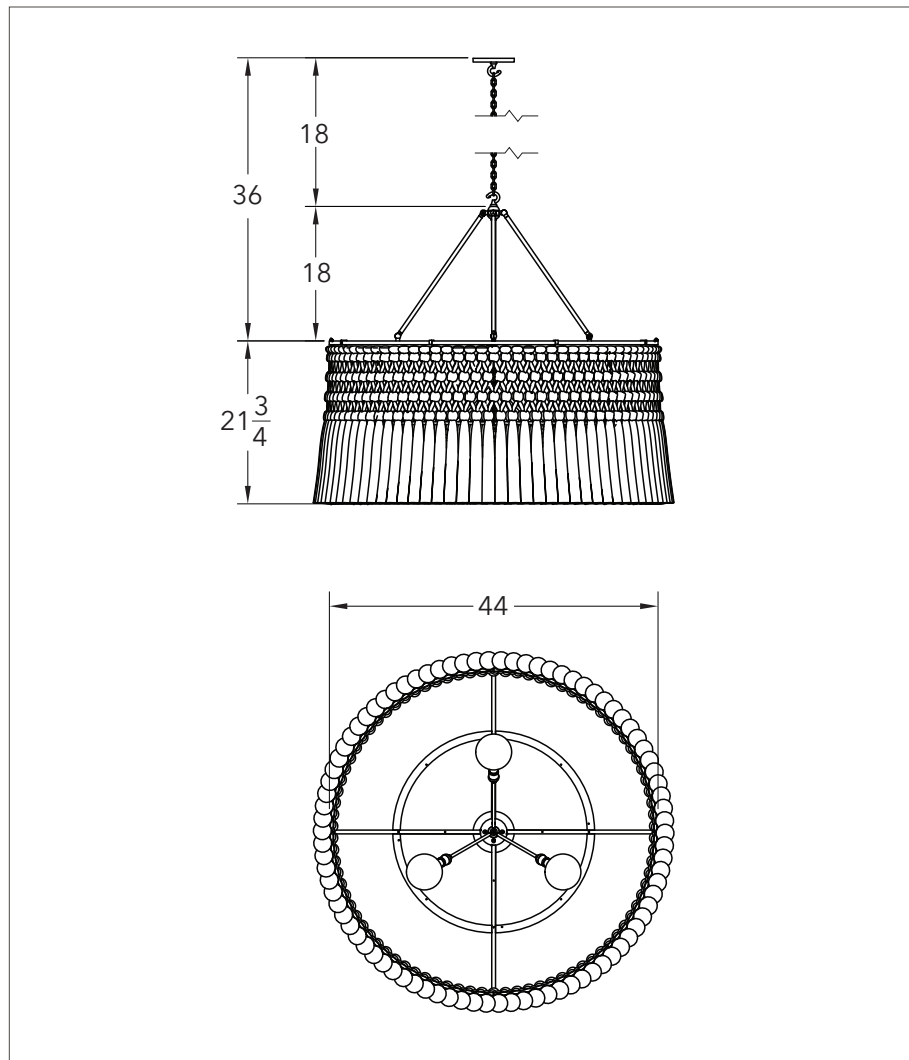

Emmy 44

Chandelier

Dimensions: Diameter 44"
Tassel Length 21.75"

Weight:

Drop Bars: Standard 18"
Minimum Height 6"
Maximum Height 33"

Chain Extension: Standard 18"
*Need more chain?
Please inquire, sold by 12" increments.

Bulb Size: Medium Base E26 / G40 4.75"

Bulb Quantity: 3 bulbs

Certifications:

- UL listed for damp locations
- Wiring for 220 EU installation is available
- FR treatment available

Make this Emmy 44 your own!