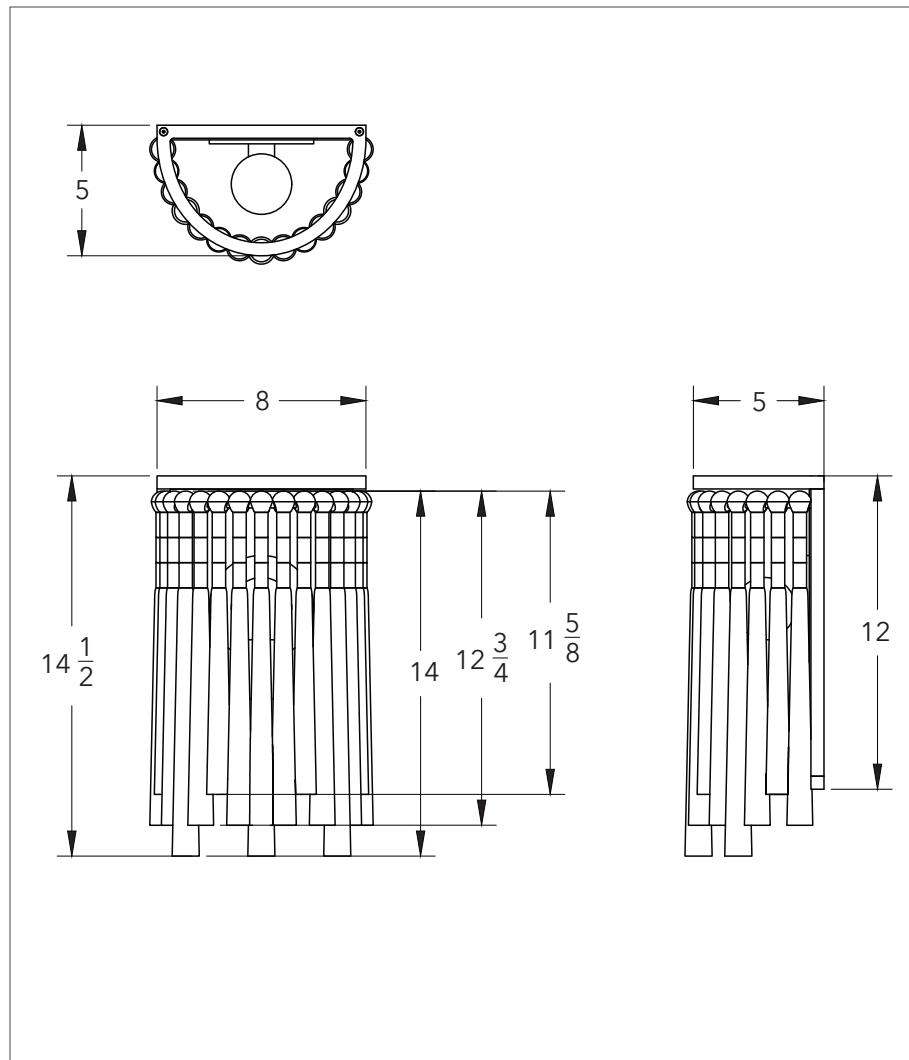

Dawn 14 - OG Tassel Staggered

Sconce

Dimensions

Overall	8"w x 14.5"h x 5"d
Frame	8"w x 12"h x 5"
Projection	5"

Weight:

Bulb Size: Medium Base E26 / G16.5 2"

Bulb Quantity: 1 bulb

Certifications: