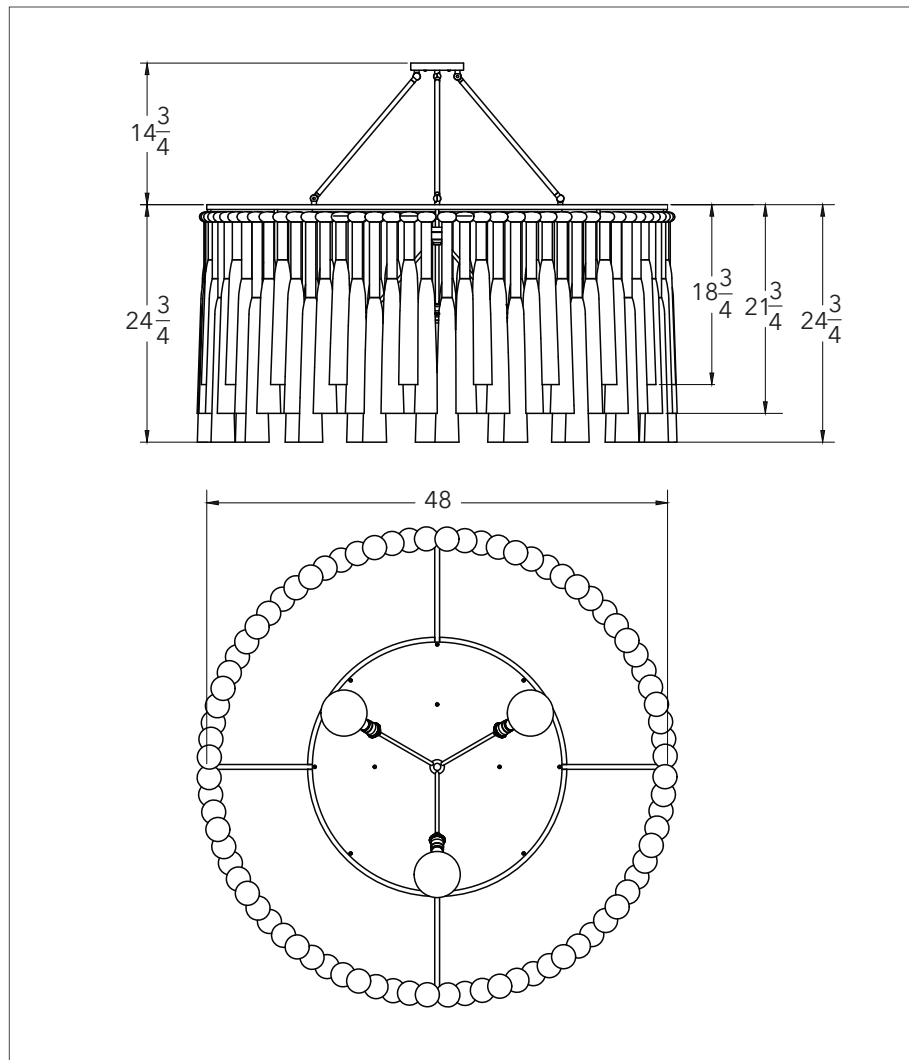

Dawn 48 - Staggered all the Way

Chandelier

Dimensions: Diameter 48"
Tassel Length 24.75"

Weight: 78 lbs.

Drop Bars: Standard 14.75"
Minimum Height 8.5"
Maximum Height 30"

Chain: Standard 18"
Extension: *Need more chain?
Please inquire, sold by 12" increments.

Bulb Size: Medium Base E26 / G40 4.75"

Bulb Quantity: 3 bulbs

Certifications:

- UL listed for damp locations
- Wiring for 220 EU installation is available
- FR treatment available

Make this Dawn 48 your own!