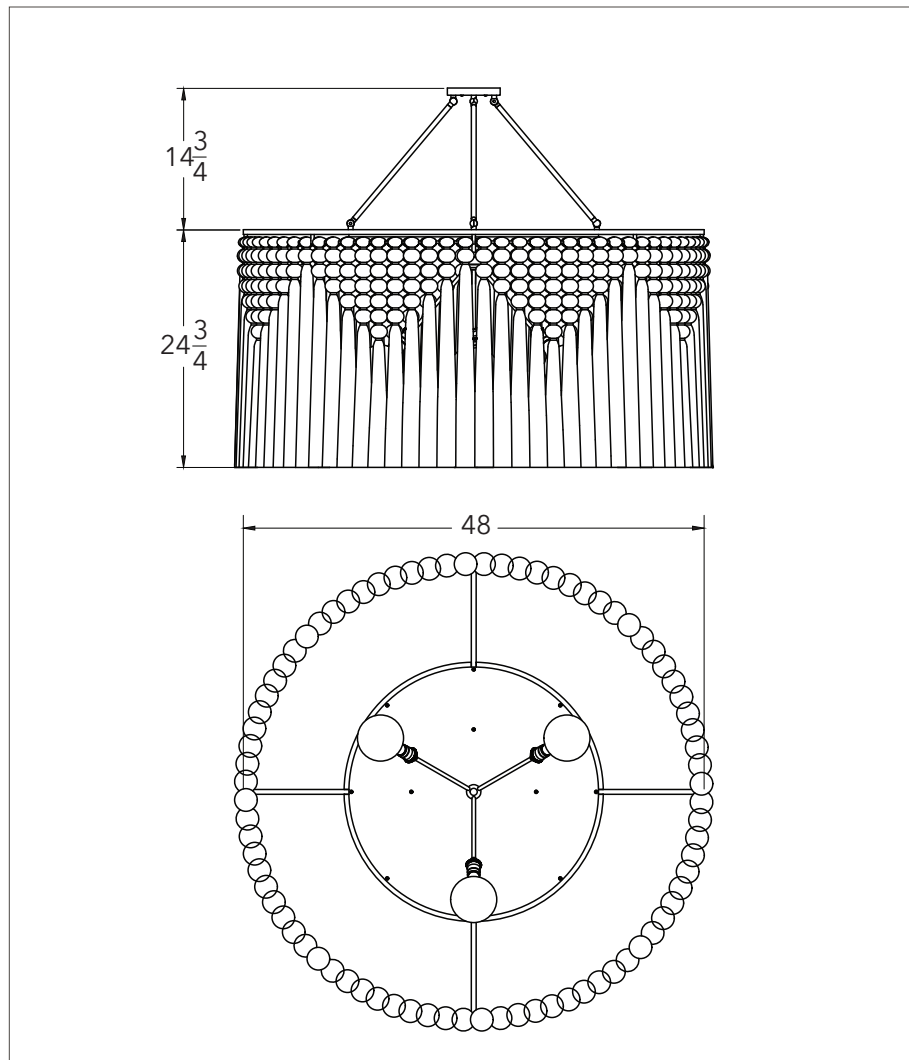

## Dawn 48 - Spun Pearl Vee

### Chandelier

Dimensions: Diameter 48"  
Tassel Length 24.75"

Weight: 72 lbs.

Drop Bars: Standard 14.75"  
Minimum Height 8.5"  
Maximum Height 30"

Chain Extension: Standard 18"  
\*Need more chain?  
Please inquire, sold by 12" increments.

Bulb Size: Medium Base E26 / G40 4.75"

Bulb Quantity: 3 bulbs