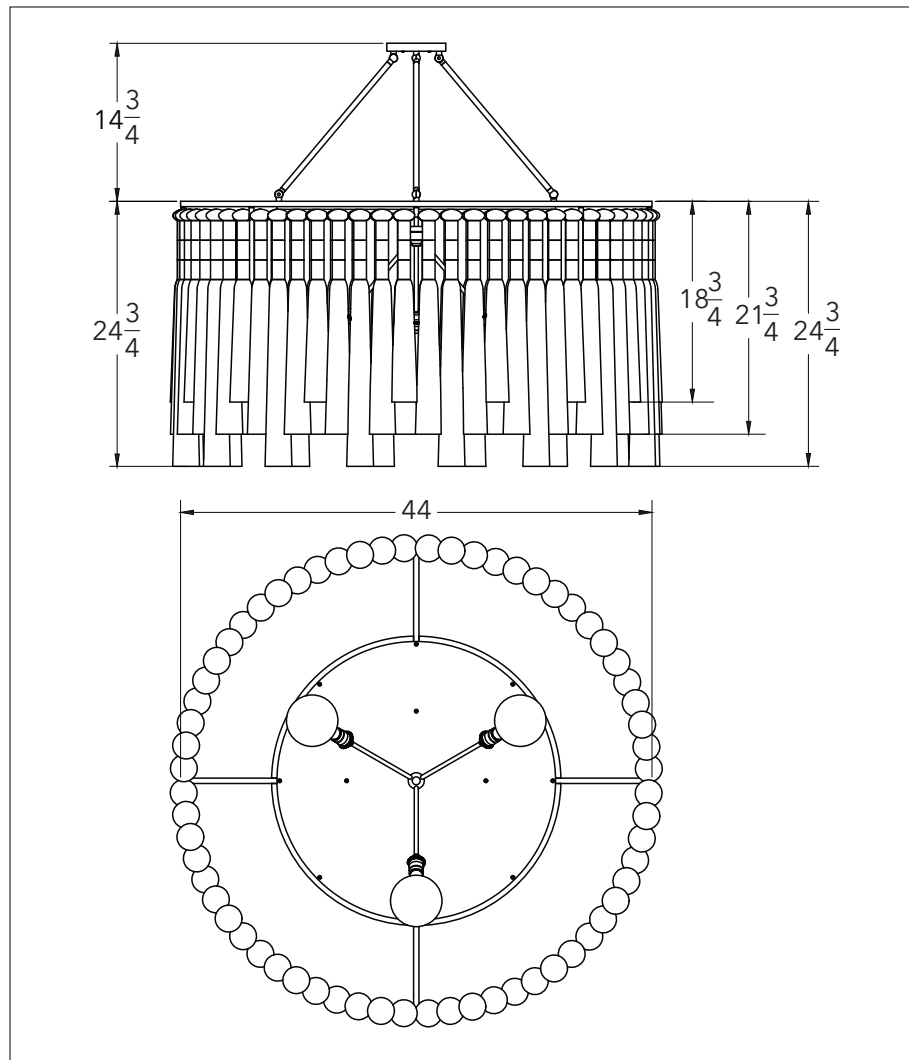

Dawn 44 - OG Staggered

Chandelier

Dimensions: Diameter 44"
Tassel Length 24.75"

Weight: 68 lbs.

Drop Bars: Standard 14.75"
Minimum Height 8.5"
Maximum Height 30"

Chain Extension: Standard 18"
*Need more chain?
Please inquire, sold by 12" increments.

Bulb Size: Medium Base E26 / G40 4.75"

Bulb Quantity: 3 bulbs

Certifications:

- UL listed for damp locations
- Wiring for 220 EU installation is available
- FR treatment available

Make this Dawn 44 your own!